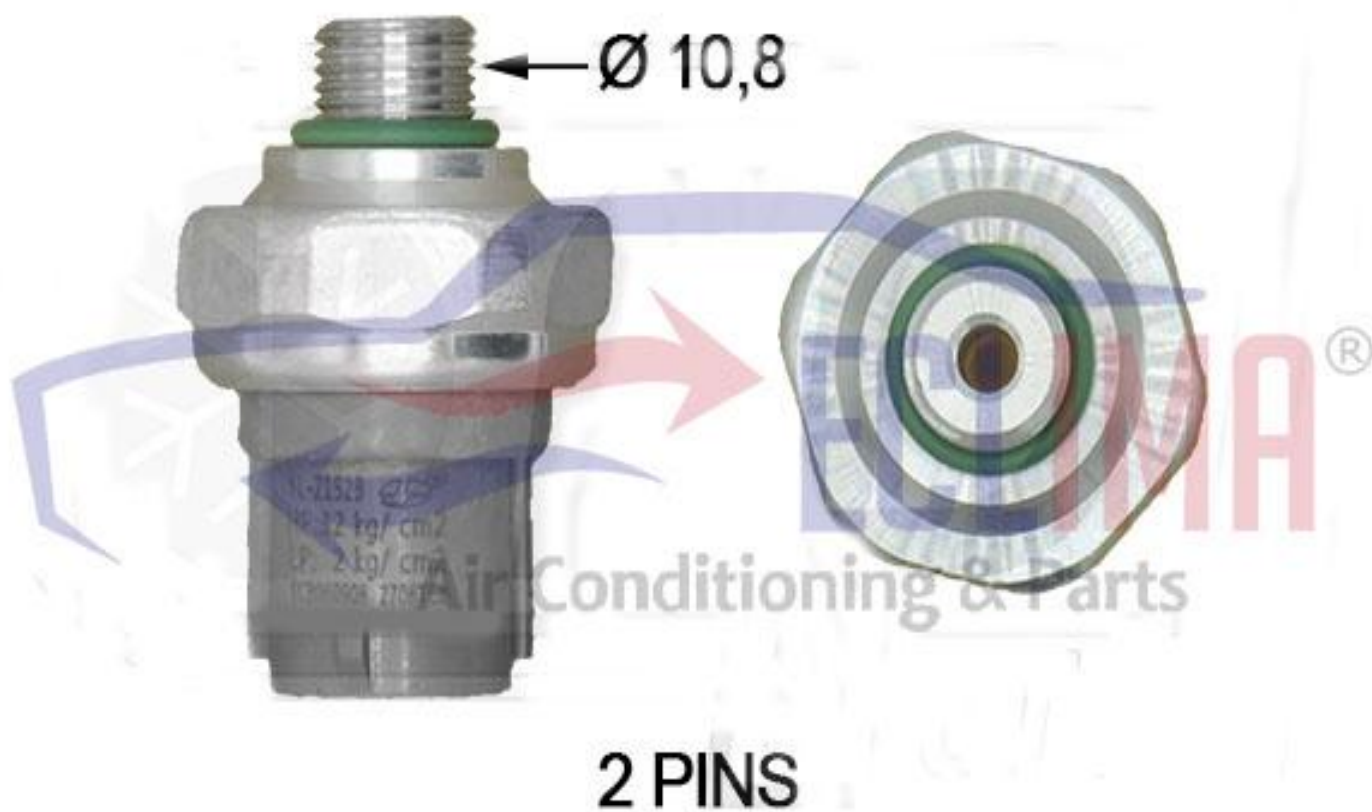

ECLIMA - 160359 - PRESOSTATO HONDA CIVIC ACCORD VII 2PIN

80440-SW5-A01 / 80440SW5A01

ECLIMA®

Air Conditioning & Parts