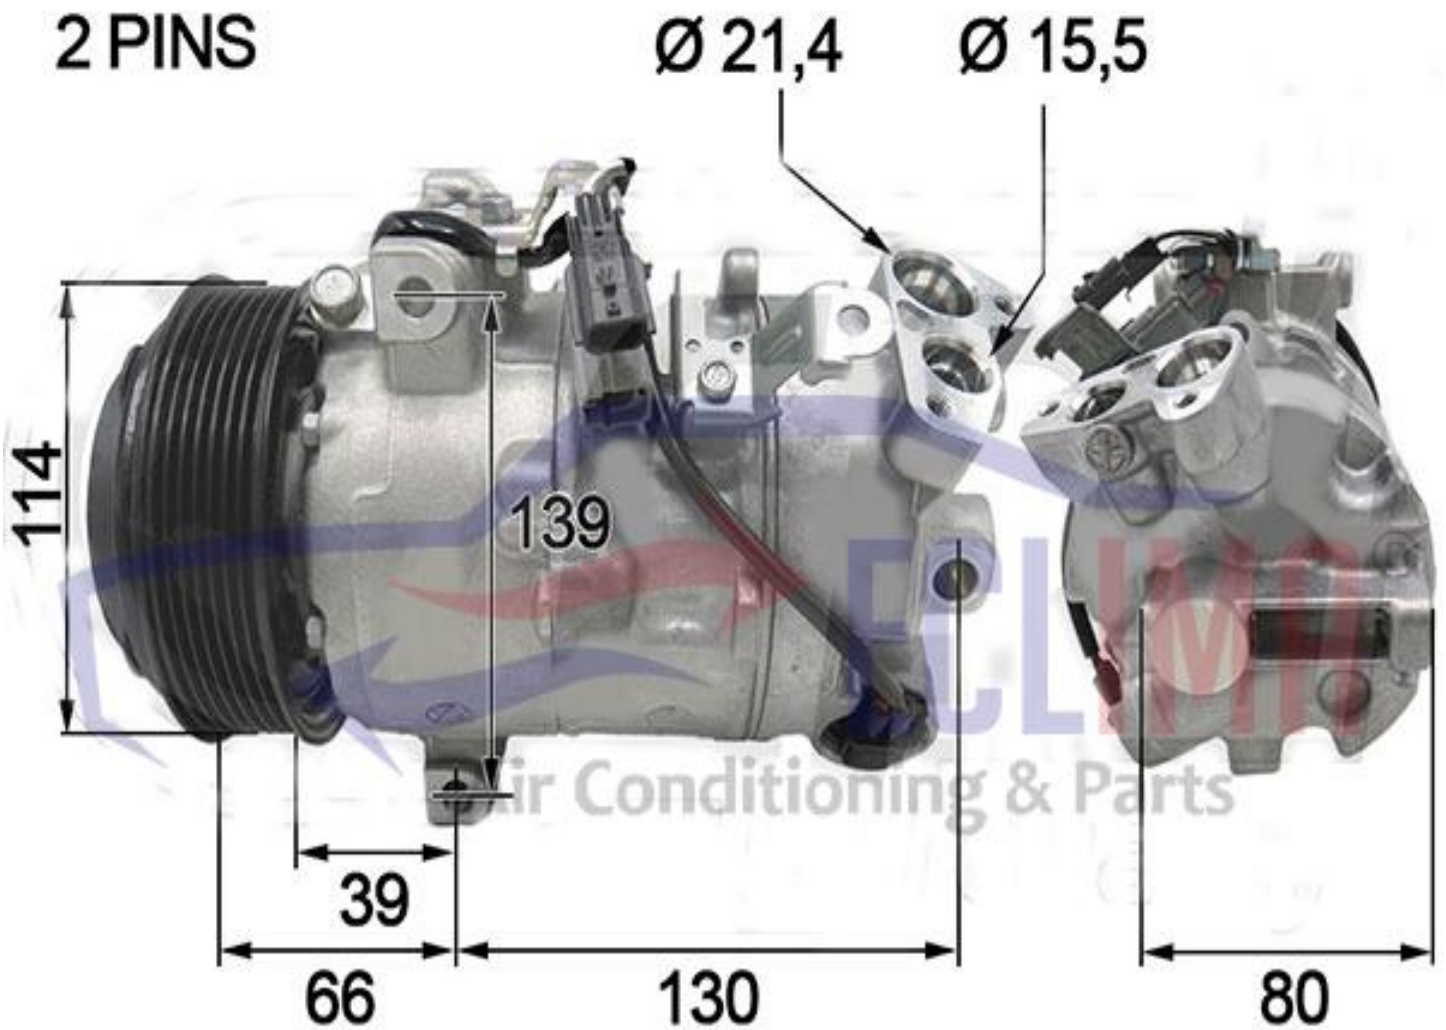

ECLIMA - 121401X - COMPRESOR EQV DENSO 6SEL14C PV7 RENAULT PV7 115MM

DCP23034 / 447160-5780 / 4471605780 / 92600-9944R / 926009944R / 92600-5211R / 926005211R

TO FIT
HFC134a
MADE IN CHINA
926005211R
452128 1158
2102500

2102500